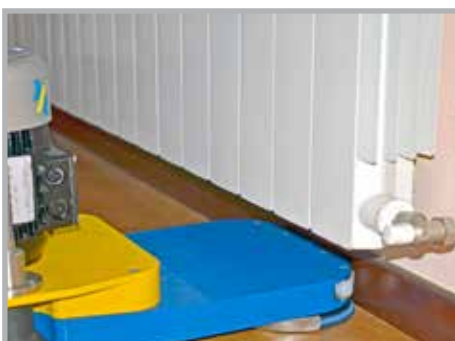

Under the radiators and in tight spaces. Ideal to work at the same level of the wall **Dual counter-rotating head**