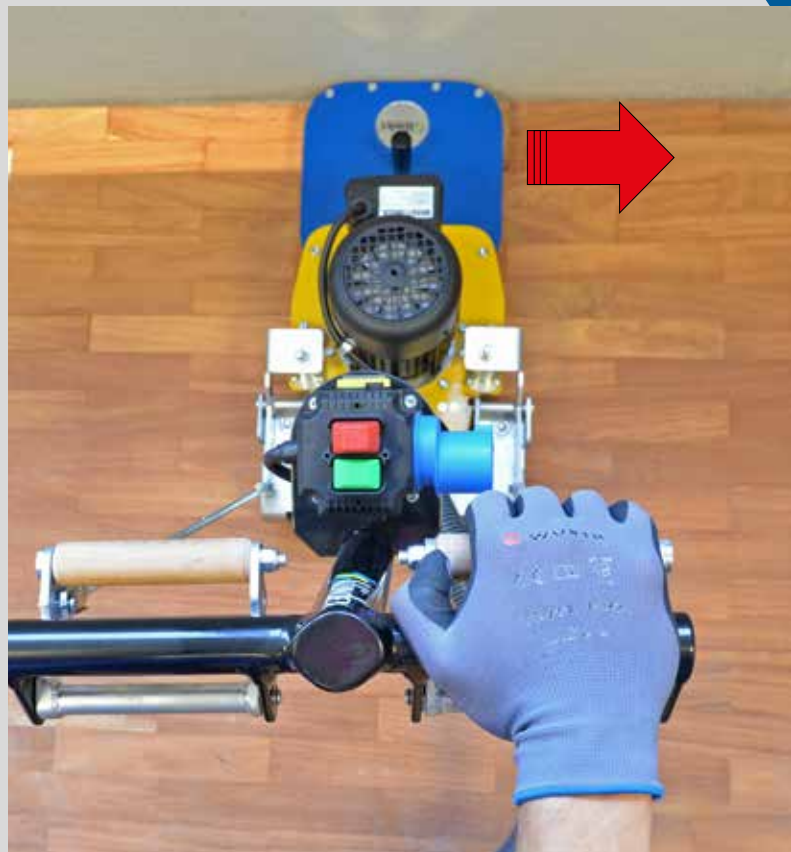

# MiniTimba

Perimetric wood sanding machine with dual counter-rotating head.

**Goodbye back pain!**

Compact and powerful dual counter-rotating head sanding machine. It quickly levels very close to the wall, thanks to the two counter-rotating heads which are perfectly balanced, Minitimba is easy to use even by staff with little experience. Directional wheels drive Minitimba in each direction with the same easiness of a mouse. It is ideal for both finishing works and for levelling a screed. Light and easy to carry. Designed to work in tight spaces but its great effectiveness allows to work even in larger ones. The top handle improves the quality of work allowing to operate in a standing up position.

Under the radiators and in tight spaces. Ideal to work at the same level of the wall **Dual counter-rotating head**

## NEW directional system

Run the new MiniTimba along the wall has never been so easy!  
The levers on the handlebars allow you to give pressure to the right or left, and in conjunction with the movement of the two counter-rotating discs Ø 140 mm, the machine will move by itself without any minimum operator effort.